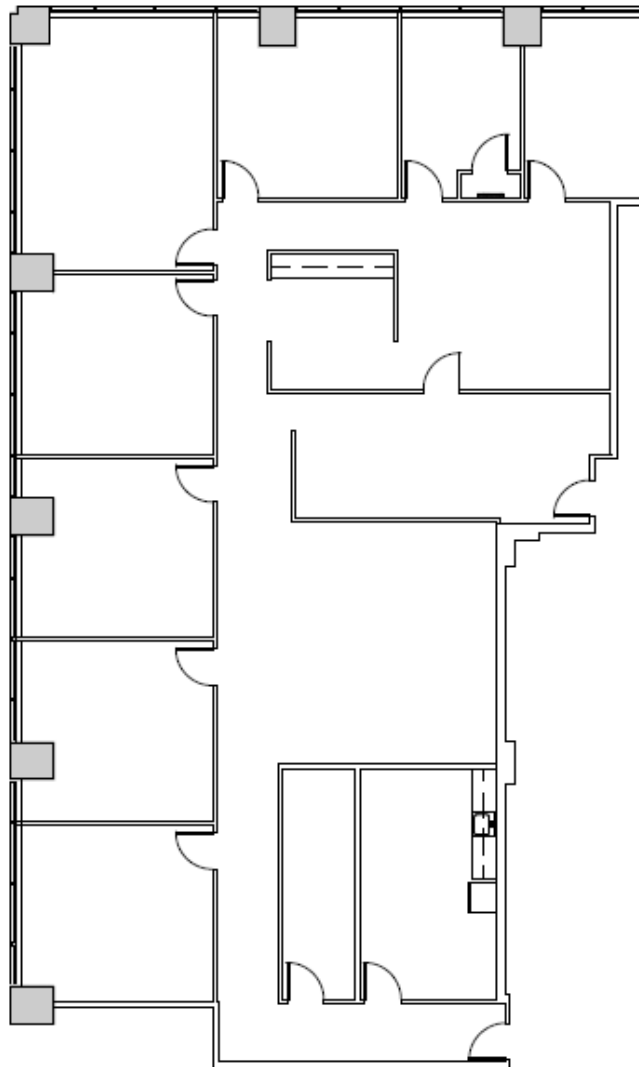

SUITE 1900

4,346 RSF

400 POYDRAS TOWER

Leasing Information:

CRES GARDNER

504.799.3119

cgardner@beaubox.com

Beau Box Commercial
Real Estate

Key Plan